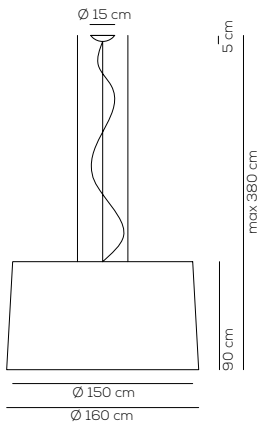

SP VEL 160 LED

VELVET / diffuser INCLUDED, with upward and downward lighting DRIVER INCLUDED

Type	Article	Colours (lampshade)	Colour (Radial diffuser)	Source
SP	VEL 160 LED	BC ice white	BC white	LED 98W - diffused beam 3000K* 4000K upon request
		BA ivory white	BW warm white	
		BL blue		
		MA brown		
		NE black		

CE IP20 CRI90 LED ~10719 lm* 109 lm/W* 110-240VAc
example composition code SP VEL160LED MA BC
Casambi compatibile / Casambi compatible.